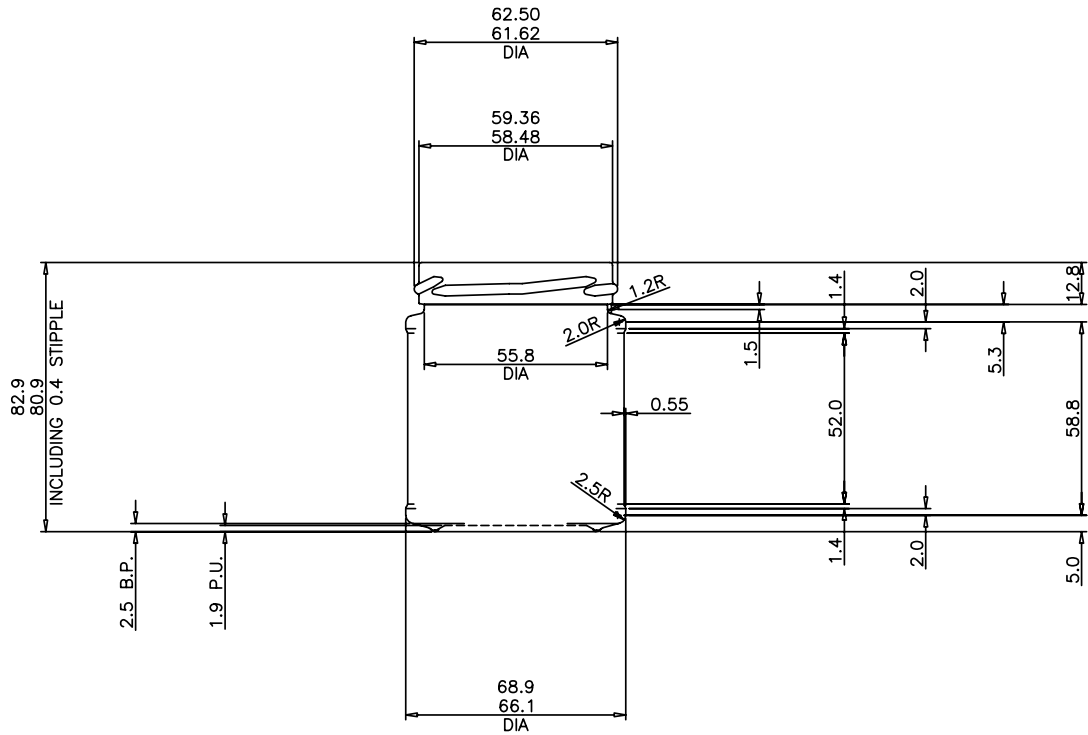

18

24

# HS FRENCH FLINT

THE GLASS CONTAINER SPECIALISTS

EMBOSSED DOT-CODE  
 MADE UP OF 13 DOTS  
 (9 DOTS PER CAVITY CODE)  
 0.45 DEEP - 1.8 DIA  
 (SHOWN AS CAVITY No.7)

## 190ML PANELLED GLASS JAR

Product code	FOOD190B
Finish	63mm Twist-off
Capacity	190ml
Brim-full capacity	199ml